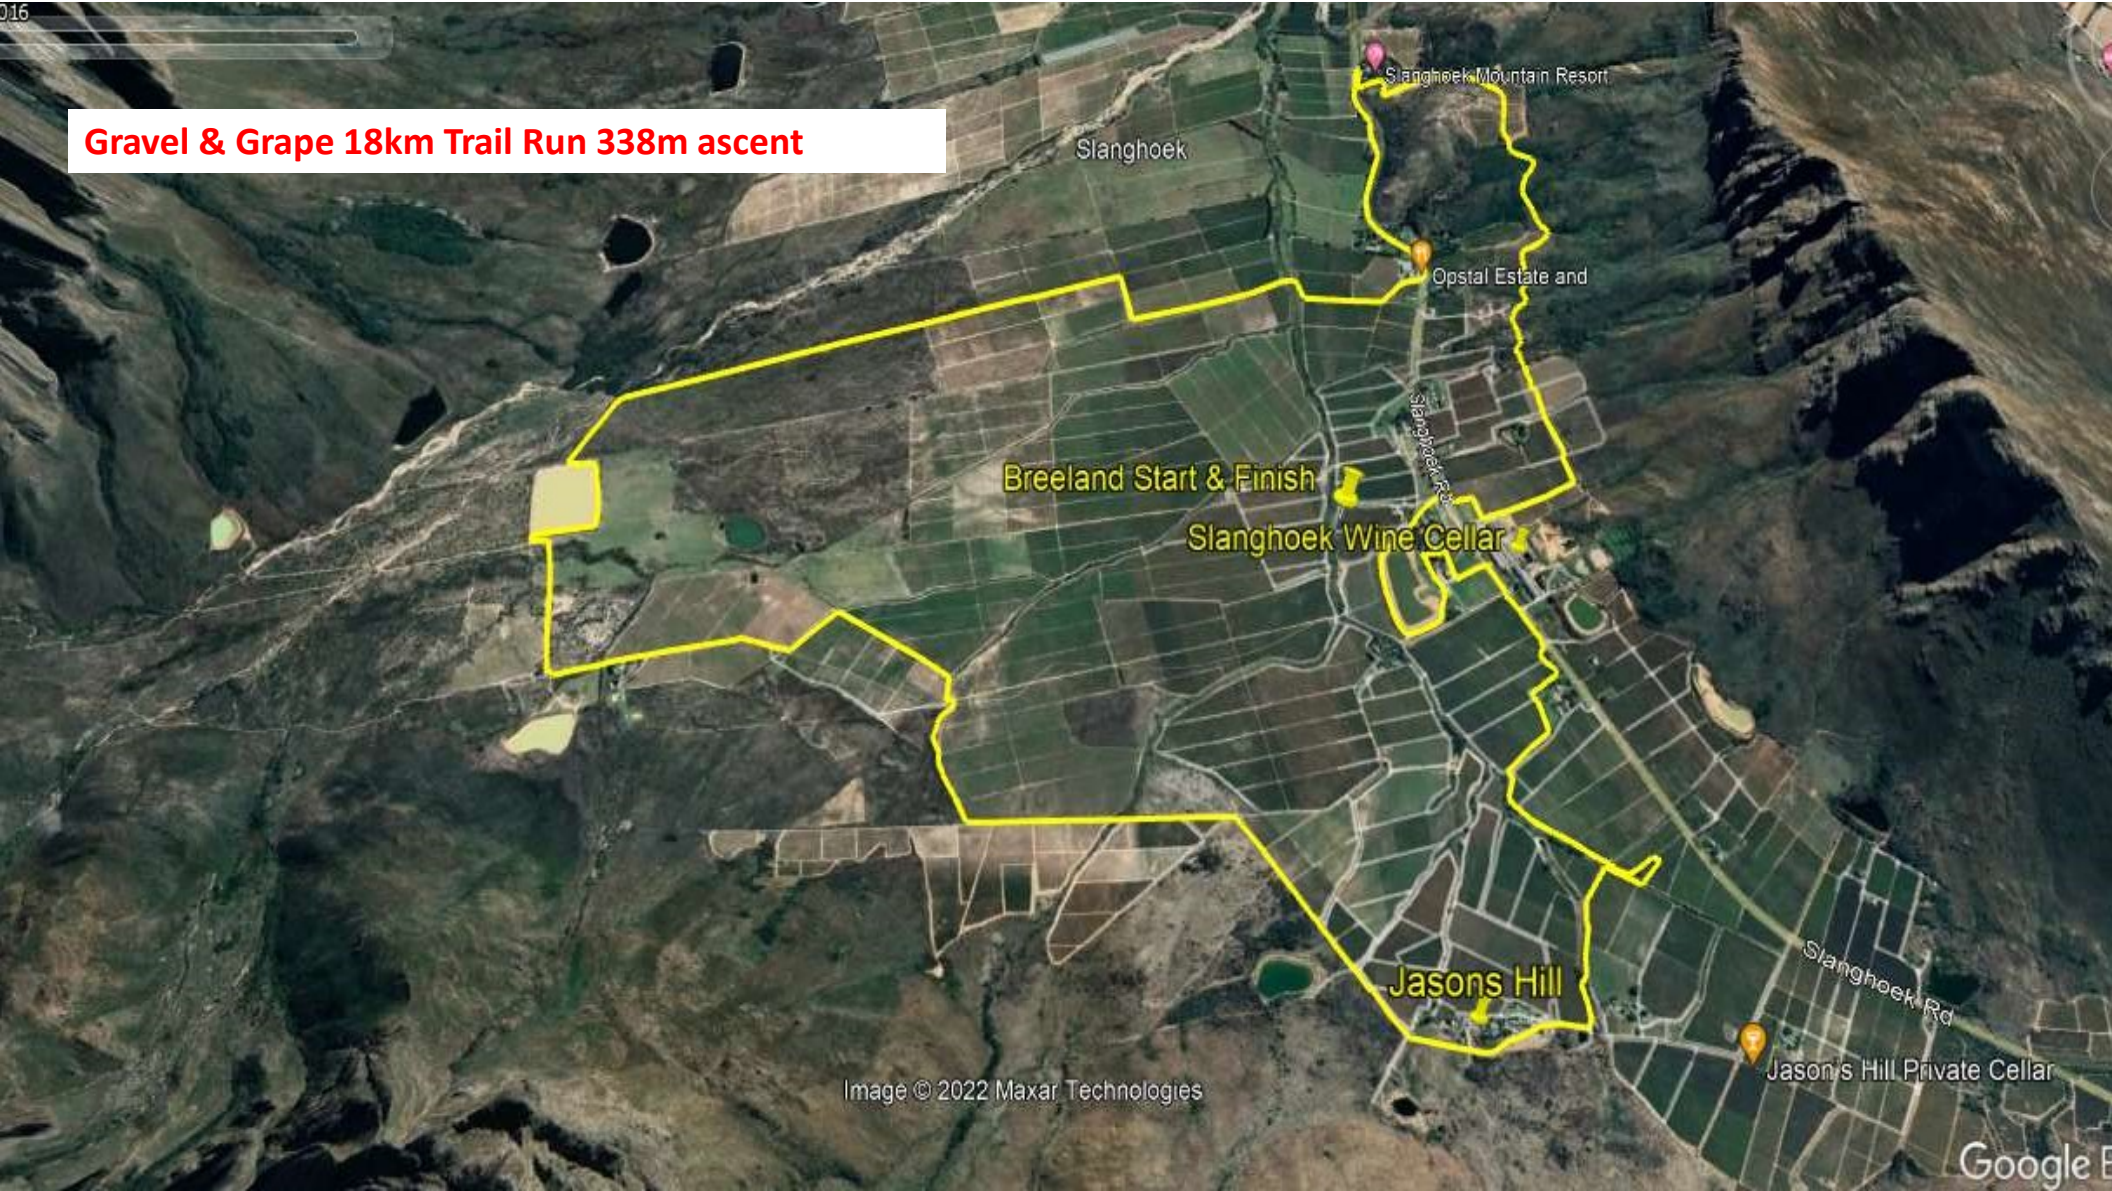

**Gravel & Grape 18km Trail Run 338m ascent**

Image © 2022 Maxar Technologies