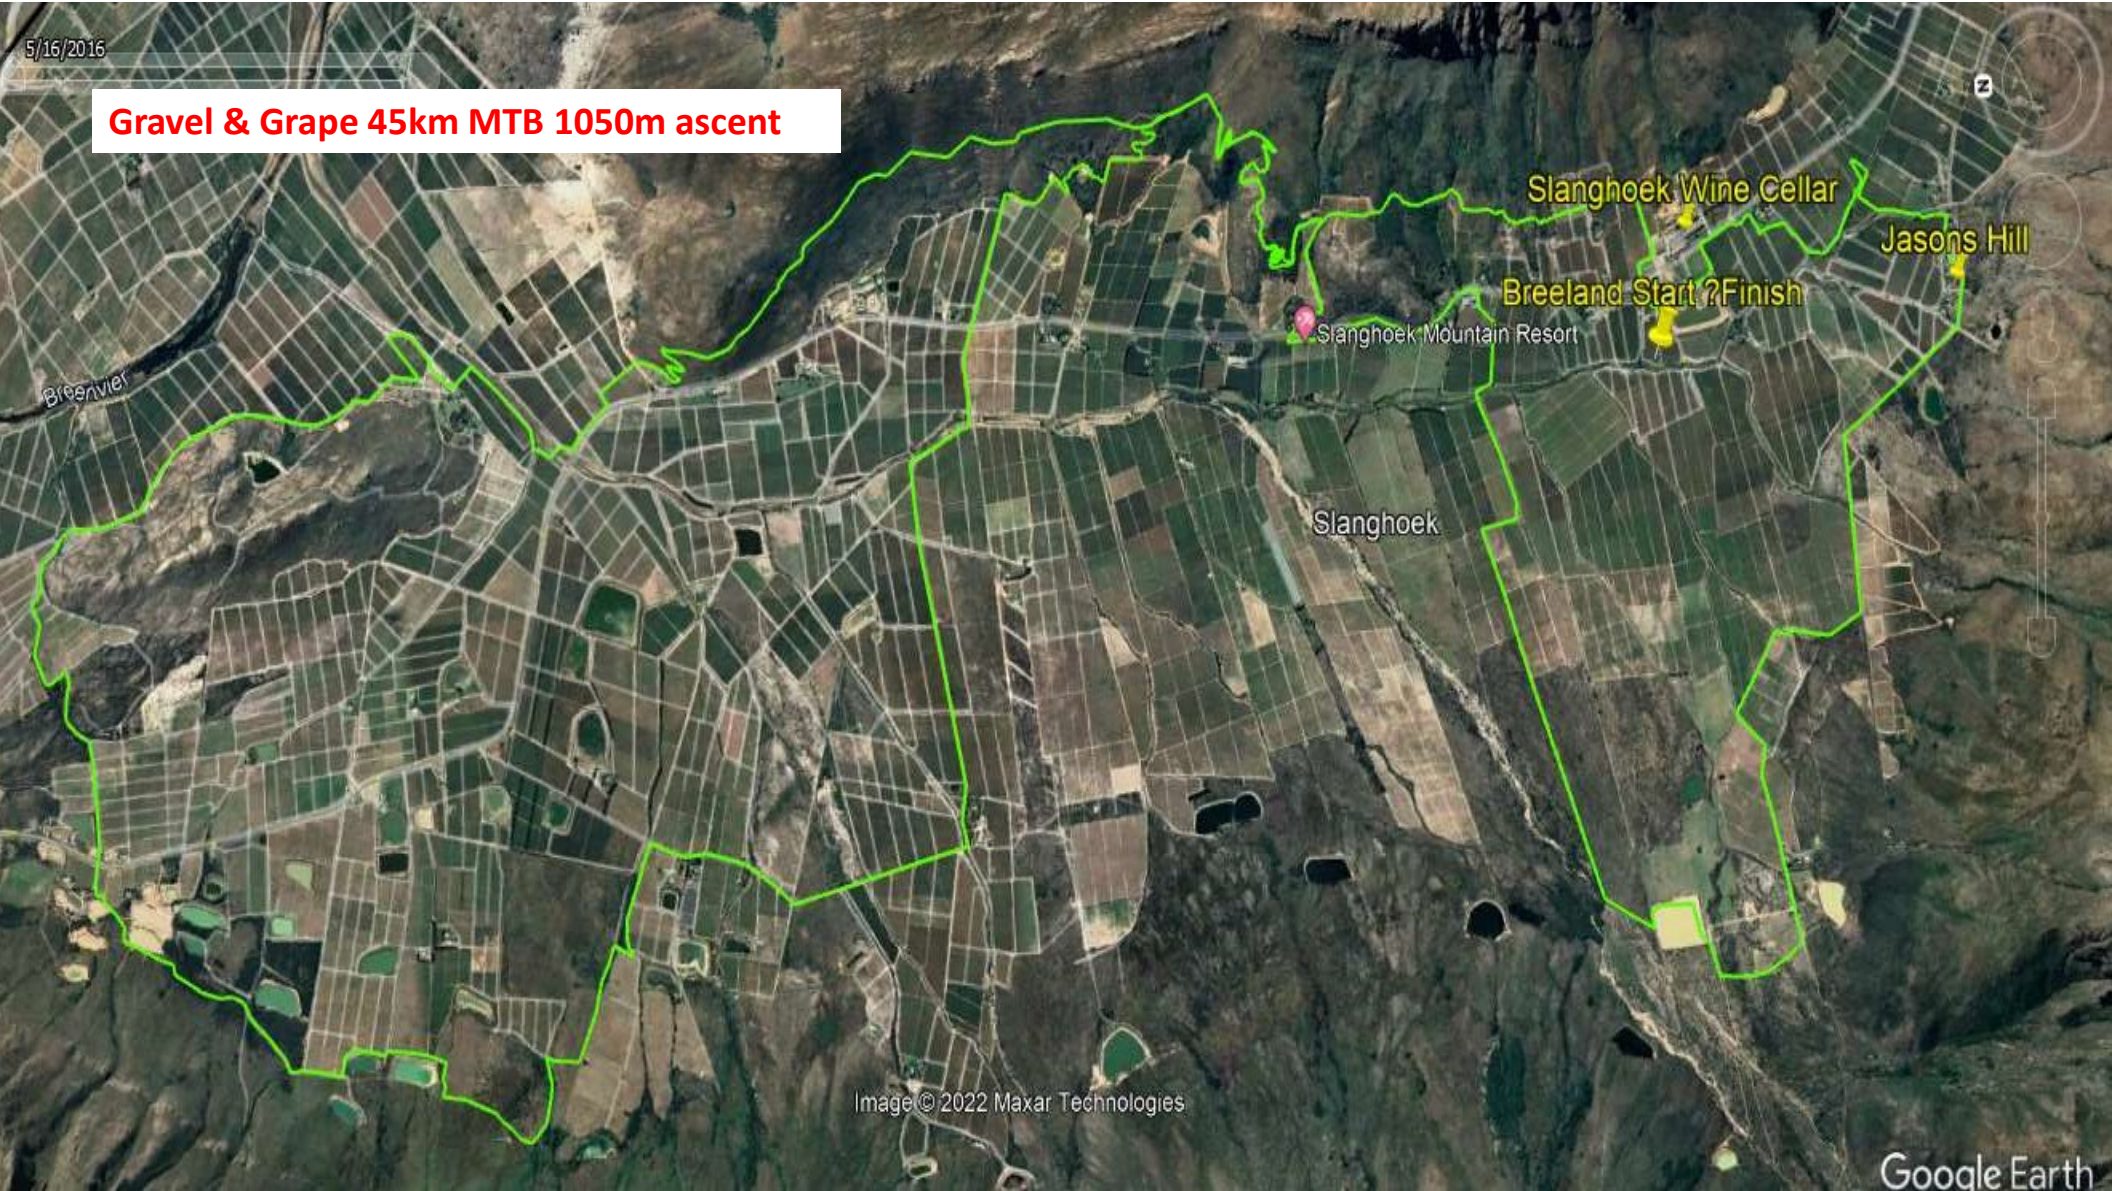

5/16/2016

Gravel & Grape 45km MTB 1050m ascent

Image © 2022 Maxar Technologies

Google Earth