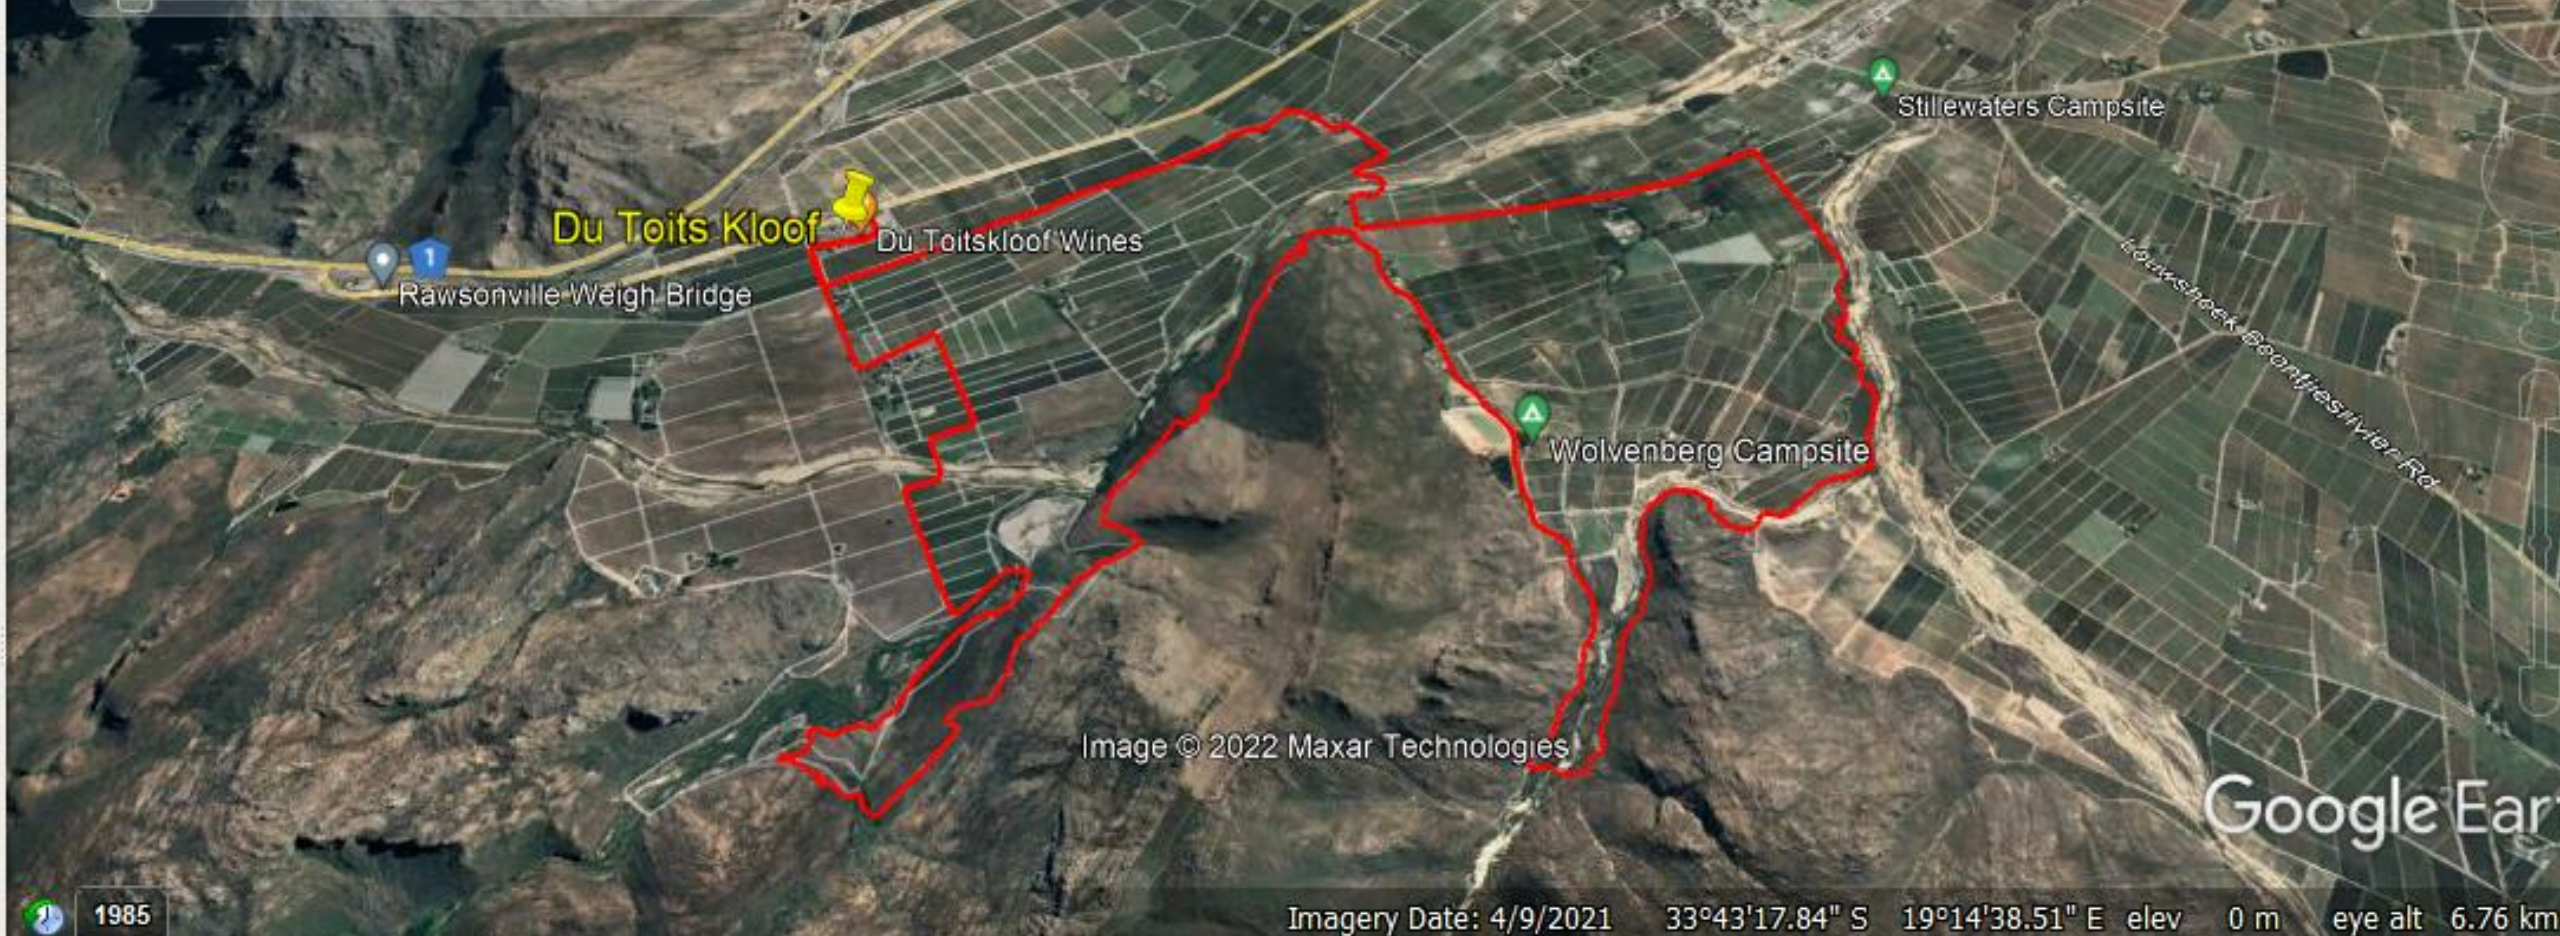

2016

2019

Du Toits Kloof

Du Toitskloof Wines

Wolvenberg Campsite

1985

Imagery Date: 4/9/2021 33°43'17.84" S 19°14'38.51" E elev 0 m eye alt 6.76 km

Graph:

30km MTB

350m ascent

Max Slope: 15.4%, -12.9% Avg Slope: 2.4%, -2.1%