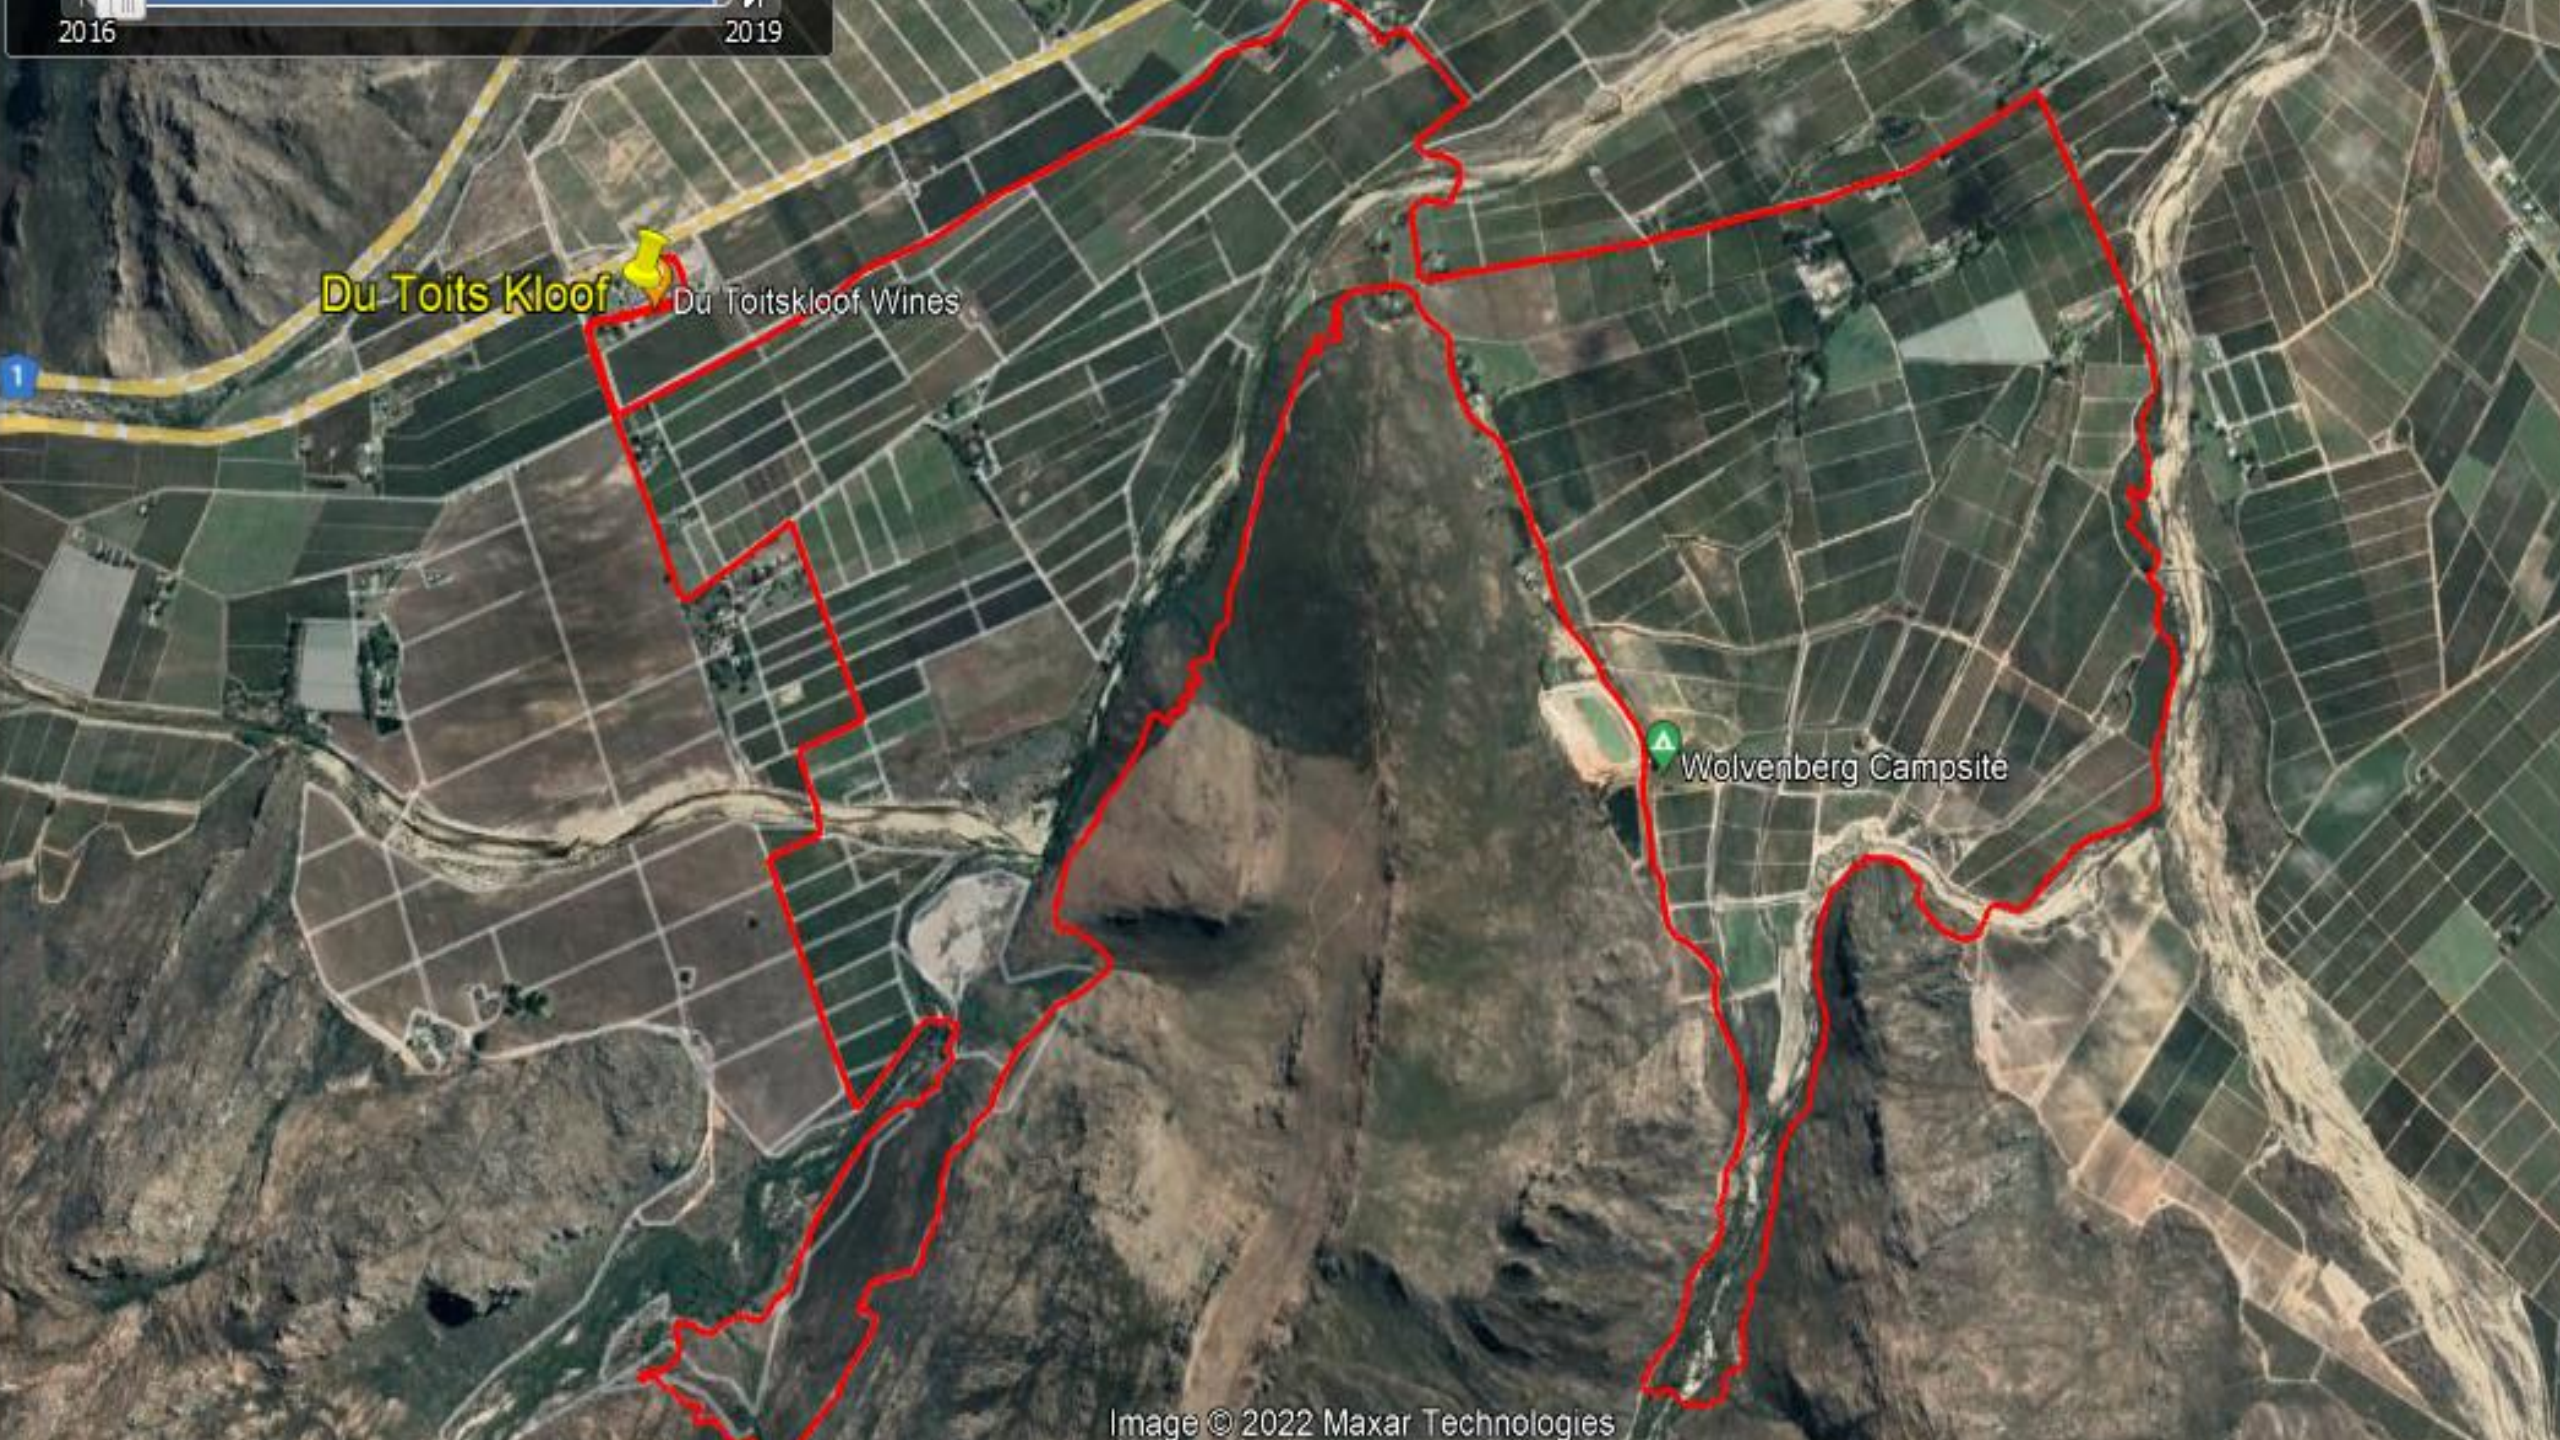

2016

2019

Du Toits Kloof

Du Toitskloof Wines

Wolvenberg Campsite

1985

Imagery Date: 4/9/2021 33°43'17.84" S 19°14'38.51" E elev 0 m eye alt 6.76 km

Graph:

30km MTB

350m ascent

Max Slope: 15.4%, -12.9% Avg Slope: 2.4%, -2.1%