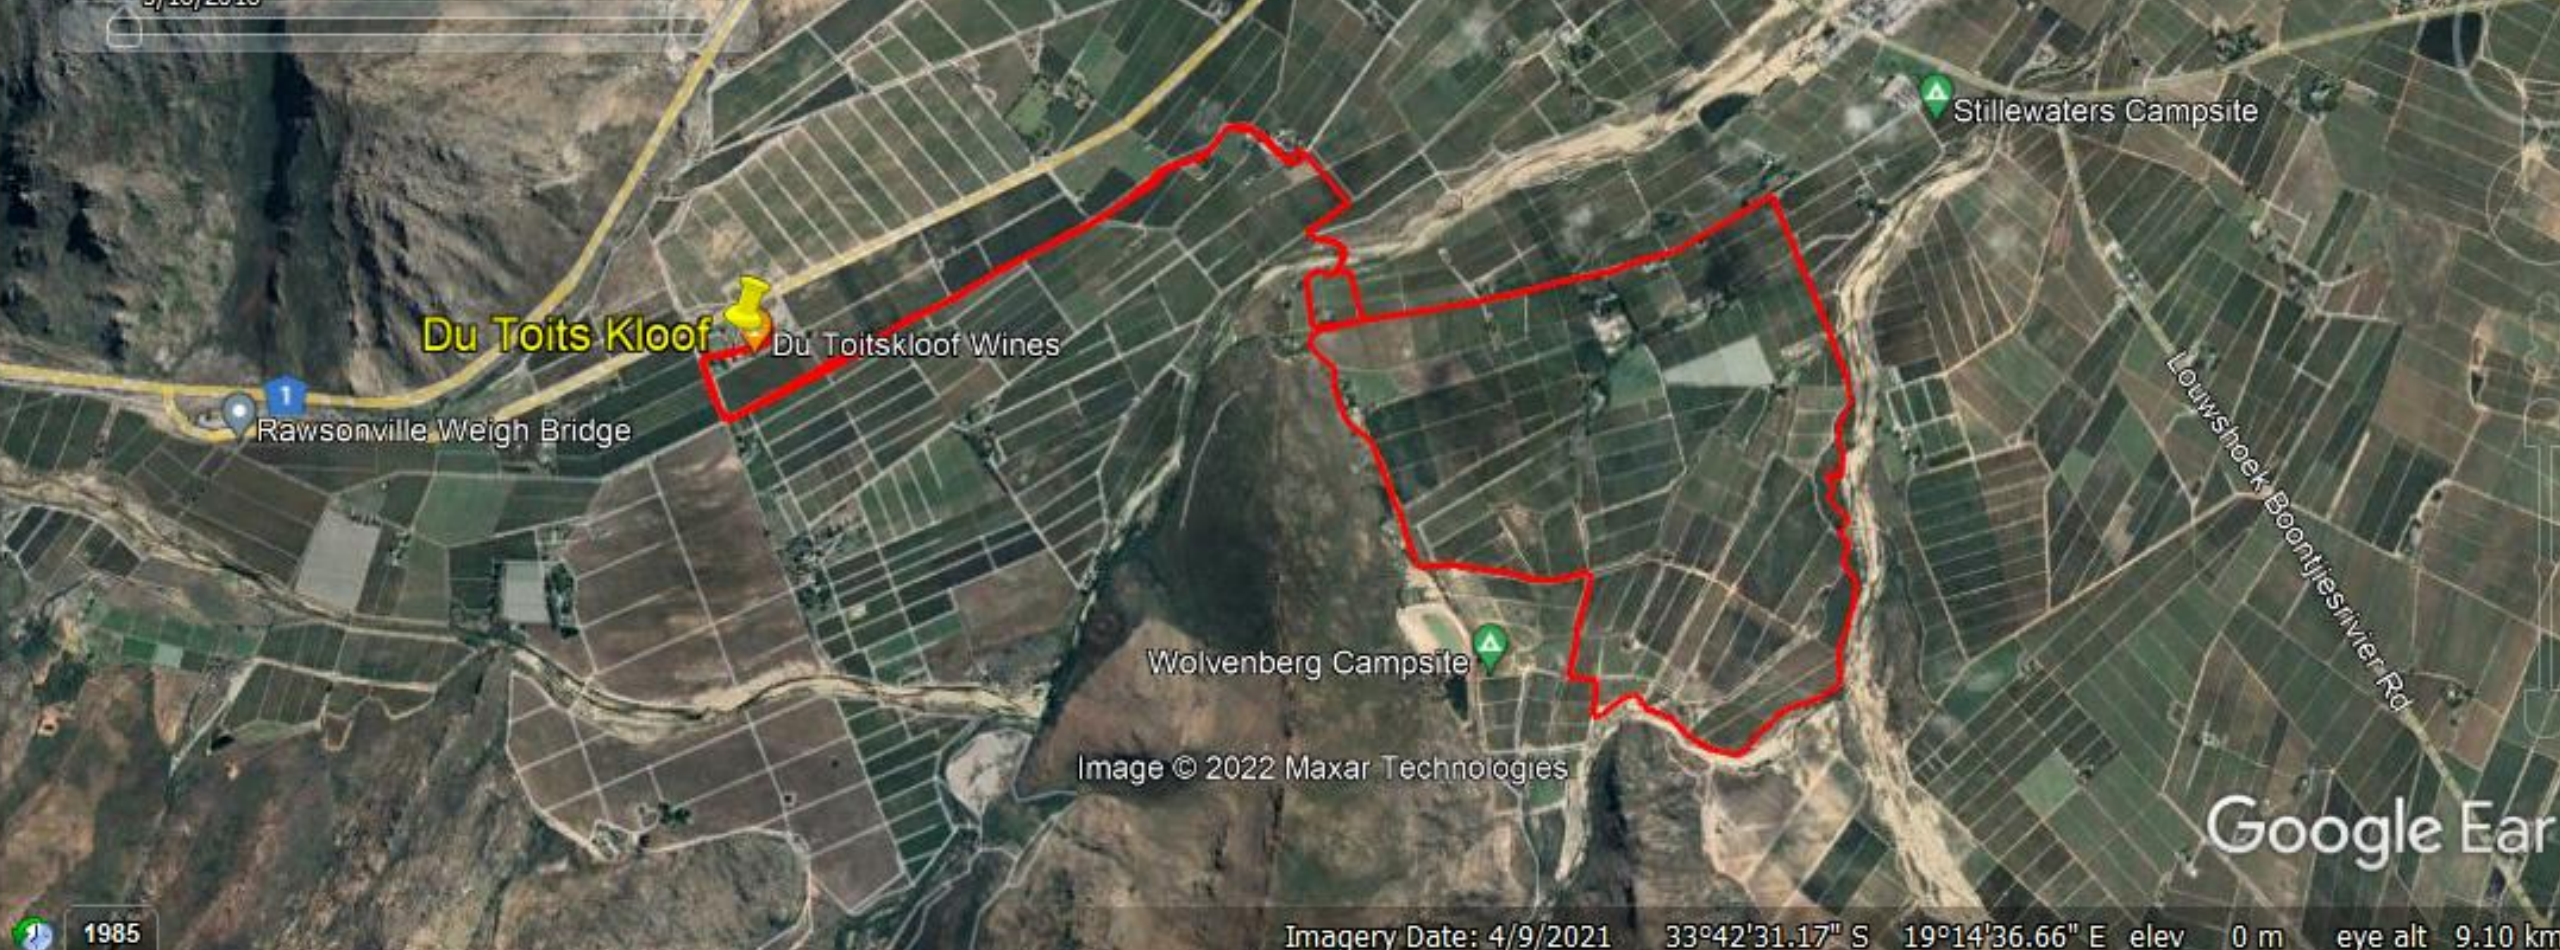

Du Toits Kloof Du Toitskloof Wines

R101

Wolvenberg Campsite

Stille

Image © 2022 Maxar Technologies

Google Ea

Image © 2022 Maxar Technologies

Google Earth

1985 Imagery Date: 4/9/2021 33°42'31.17" S 19°14'36.66" E elev 0 m eye alt 9.10 km

Graph: **15km MTB** **133m ascent**

Max Slope: 7.3%, -10.8% Avg Slope: 1.3%, -1.4%